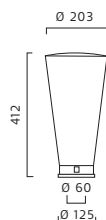

Stolparmatrur med dynamisk avbländning som med stor exakthet bryter bort ljuset från bländningskritiska vinklar. För att uppleva armaturen helt upplyst måste man befinna sig i dess direkta närområde. På håll lyser armaturen bara svagt och markerar därmed bara sin position.

Utförande: Grålackerad aluminium alt. svartlackerad aluminium. Kupa av slagtålig polykarbonat. Asymmetriskt och symmetriskt tak finns som tillbehör, grålackerat alt. svartlackerat med vit undersida. Kompaktlysrör, högtrycksnatrium alt. metallhalogen.

Montage: Monteras på standardstolpe 3000 mm över mark. Stolpfäste D 60 mm. Stolpe finns som tillbehör. Fundament tillhandahålls ej av Zero.

Anslutning: Via säkringsinsats 4x10mm² i stolpe.

Design: Per Sundstedt.

Med patenterad dynamisk avbländning. Patent nr. 9902727-8

Lampstandard with dynamic reflector which refracts the light away from critical dazzle glare angles with great precision. You have to be in the immediate vicinity of the lampshade to see it fully illuminated. At a distance, the lampshade only gives a gentle light and thus indicates its position.

Finish: Grey or black painted aluminium. Shade in polycarbonatee. Upper shade available as accessory.

Installation: On standard pole diameter 60 mm 3-4 m above ground.

Connection: Terminal block 4x10mm².

Design: Per Sundstedt.

With patented dynamical reflector. Patent no. 9902727-8