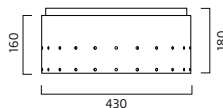

TILLBEHÖR/ACCESSORIES

Närvarosensor/Motion detector **98900-1-01**

Nödljus till LED modell/Emergency light for LED model **98901-1-01**

Finish: Base in white painted metal. Diffuser in matt acrylic. Rubber bands in different colors. Possible to mix two colors on request.

Installation: Ceiling.

Connection: Terminal block 5x4mm².

Design: Mia Cullin 2012.