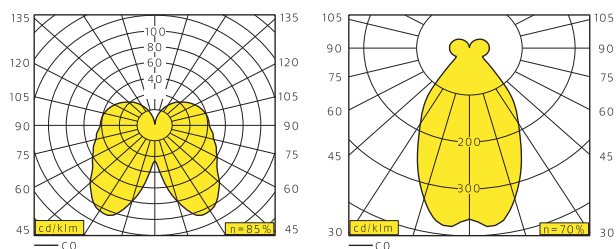

5179-8 Utan reflektor/Without reflector 5179-8 Med reflektor/With reflector