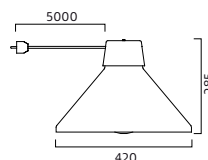

Finish: Painted aluminium. Diffuser in opal glass.

Installation: On wire. Wire and mounting details available as accessories.

Connection: 5 m cable with plug. Other lengths on request

Design: Thomas Bernstrand 2013.