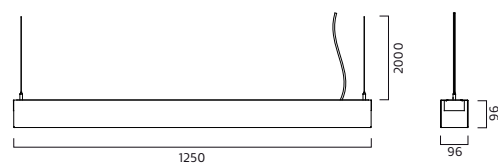

Anslutning: Kabel med stickpropp, vid HFF utan stickpropp.

Design: Front 2011.

W	FÄRG/FINISH	ART.
FYRKANTSHÅL/SQUARE HOLES		
25/28/50/54W	Gul/Yellow	8131-1-14
25/28/50/54W	Gul/Yellow	8131-1-14HFF
25/28/50/54W	Orange/Orange	8131-1-41
25/28/50/54W	Orange/Orange	8131-1-41HFF
25/28/50/54W	Metall/Metal	8131-1-76
25/28/50/54W	Metall/Metal	8131-1-76HFF
25/28/50/54W	Guld/Gold	8131-1-77
25/28/50/54W	Guld/Gold	8131-1-77HFF
STRÄCKMETALL/EXPANDED METAL		
25/28/50/54W	Gul/Yellow	8132-1-14
25/28/50/54W	Gul/Yellow	8132-1-14HFF
25/28/50/54W	Orange/Orange	8132-1-41
25/28/50/54W	Orange/Orange	8132-1-41HFF
25/28/50/54W	Metall/Metal	8132-1-76
25/28/50/54W	Metall/Metal	8132-1-76HFF
25/28/50/54W	Guld/Gold	8132-1-77
25/28/50/54W	Guld/Gold	8132-1-77HFF
HFF = Dimmbar med DALI, DSI, SwitchDim		
HFF = Dimmable with DALI, DSI, SwitchDim		
TILLBEHÖR/ACCESSORY		
Reflektor/Reflector		98130-1-82
Dragströmbrytare/Pull-switch		98131-1-82
Dragströmbrytare med dimmerfunktion, endast till HFF		98132-1-82
Pull-switch with dimmerfunction, only for HFF version		

Finish: Perforated metal with square holes or expanded metal. Yellow,

orange, clear painted metal or transparent gold varnish. Grid has a raw finish and one can see weldings through the transparent varnish.

Installation: Ceiling, pendant wire.

Connection: Cable and plug, when HFF without plug.

Design: Front 2011.