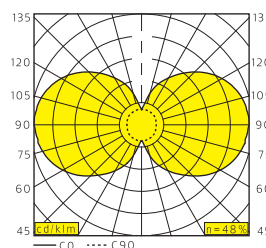

TILLBEHÖR/ACCESSORY

Distans för utanpåliggande ledning **94063-1-01**

Distance-piece for external mains cable

Närvarosensor till 4064/Motion detector for 4064 **98900-1-01**

Finish: Dark-grey painted steel. Shade in matt opal glass.

Installation: Wall installation.

Connection: Snap-in terminal block 5x4mm². Two cable entries.

Distance-piece for external mains cable available as accessory.

Design: Per Sundstedt.