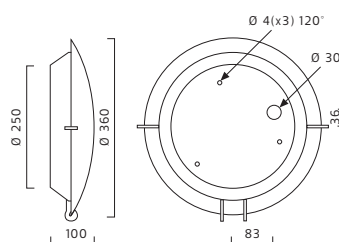

TILLBEHÖR/ACCESSORY

Distans för utanpåliggande ledning **94063-1-01**

Distance-piece for external mains cable

Närvarosensor till 4064/Motion detector for 4064 **98900-1-01**

Finish: Dark-grey painted steel. Shade in matt opal glass.

Installation: Wall installation.

Connection: Snap-in terminal block 5x4mm². Two cable entries.

Distance-piece for external mains cable available as accessory.

Design: Per Sundstedt.