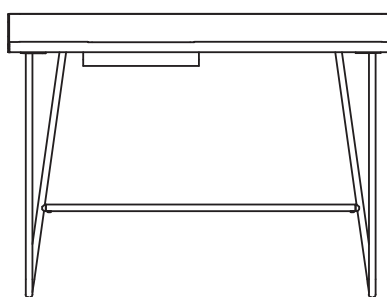

Overtime

voice®

Overtime

Design Stina Sandwall

Overtime is a desk and cabinet with a simple and clean design. The desk comes in two different sizes and colors, graphite and white. The Overtime desk is equipped with a clever opening for storing computer and light cables. There is an optional drawer that matches the desk perfectly.

The range offers a neat little cabinet on wheels that fits perfect to the desk. With beautiful lines, interiors in oak wood and hidden wheels, the Overtime cabinet is a perfect stand-alone unit as well as a design fitted supplement to the Overtime table.

i Variants

Measurements: width x depth x height in cm

Large desk

80966000 white
80966060 graphite
138x63x72
height edge included= 80

Small desk

80965090 white
80965060 graphite
110x60x72
height edge included= 80

Deskdrawer

80967090 white
80967060 graphite
31x44x11

Cabinet

80968000 white
80968060 graphite
80968098 NCS S1515-B20G, Gloss 35
31x55x44

i Colors