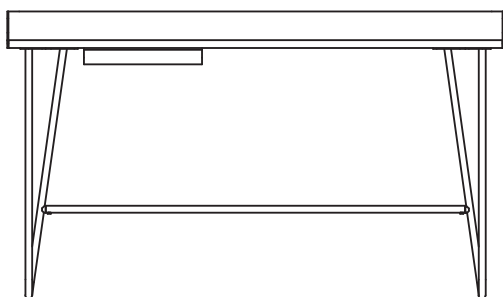

Overtime

voice®

Overtime

Design Stina Sandwall

Overtime is a desk and cabinet with a simple and clean design. The desk comes in two different sizes and colors, graphite and white. The Overtime desk is equipped with a clever opening for storing computer and light cables. There is an optional drawer that matches the desk perfectly.

The range offers a neat little cabinet on wheels that fits perfect to the desk. With beautiful lines, interiors in oak wood and hidden wheels, the Overtime cabinet is a perfect stand-alone unit as well as a design fitted supplement to the Overtime table.

i Variants

Measurements: width x depth x height in cm

Large desk

80966000 white
80966060 graphite
138x63x72
height edge included= 80

Small desk

80965090 white
80965060 graphite
110x60x72
height edge included= 80