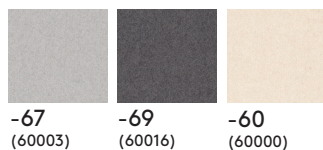

Filtcolors/Felt colors

Välj mönster enligt ritning/Choose pattern according to drawing