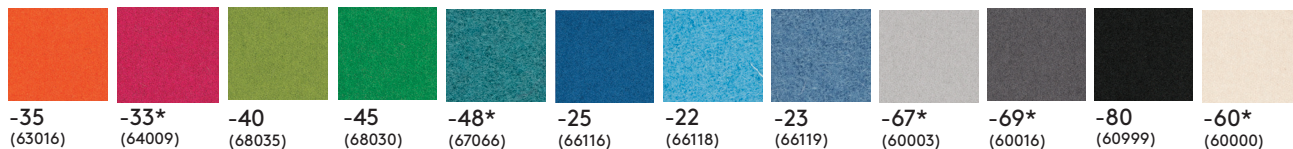

Europost 2

*standard Europost färger/standard Europost colors

Filtcolors/Felt colors

Välj mönster enligt ritning/Choose pattern according to drawing