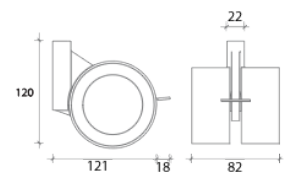

Modules Arctic 40

Measurements: width x depth x height in cm

Explanations: D=Door, DR=Drawer, SD=Sliding door, F=Flip front

 = cable hole
 = glas shelf

1.
80115000 white
80115010 white high gloss
45x40x44, 2DR

-13 walnut

-15 dark stained

i Base

Measurements: width x depth x height in cm

Arctic is available with plinth, leg stand or wheels. Grey plinth are standard. Standard for storage with sliding doors are grey skirts, leg stand, white metal is optional.

Base
Arctic 40
80182000, 45x40x2,8
80182010, 90x40x2,8
80182020, 135x40x2,8
80182030, 180x40x2,8

Arctic 50
80182040, 60x50x2,8
80182050, 120x50x2,8
80182060, 180x50x2,8
80182070, 240x50x2,8

Leg stand, wood
Arctic 135
80187003, height 22cm, oak
80187090, height 22cm, white

Arctic 180
80188003, height 22cm, oak
80188090, height 22cm, white

Leg stand, white metal
80185020, 45x40x14
80185030, 90x40x14
80185035, 120x40x14
80185040, 135x40x14
80185050, 180x40x14

Wheels
80111900, 4-pcs
801119 01, 5-pcs, (from 135cm)