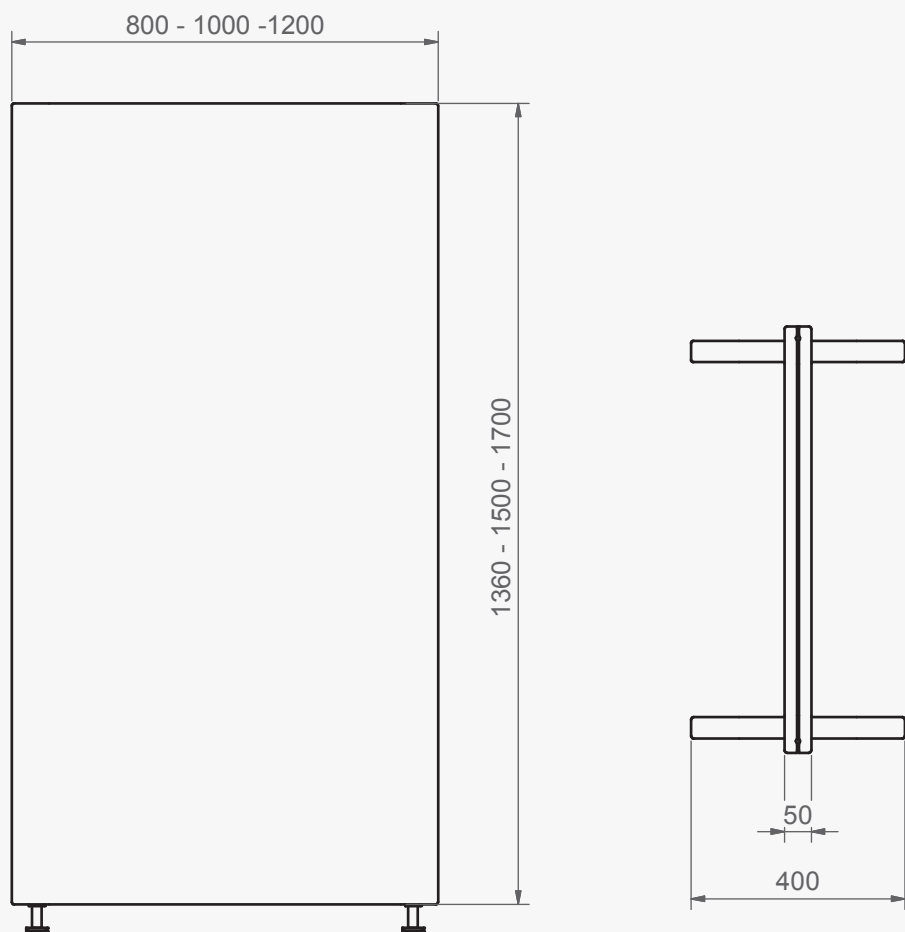

The floor screens can be used as single screens or connected together.

i Teknisk information/Technical information

Soneo golvsskärm/Soneo floor screen

Soneo bordsskärm/Soneo table screen

* Only in 50mm thickness