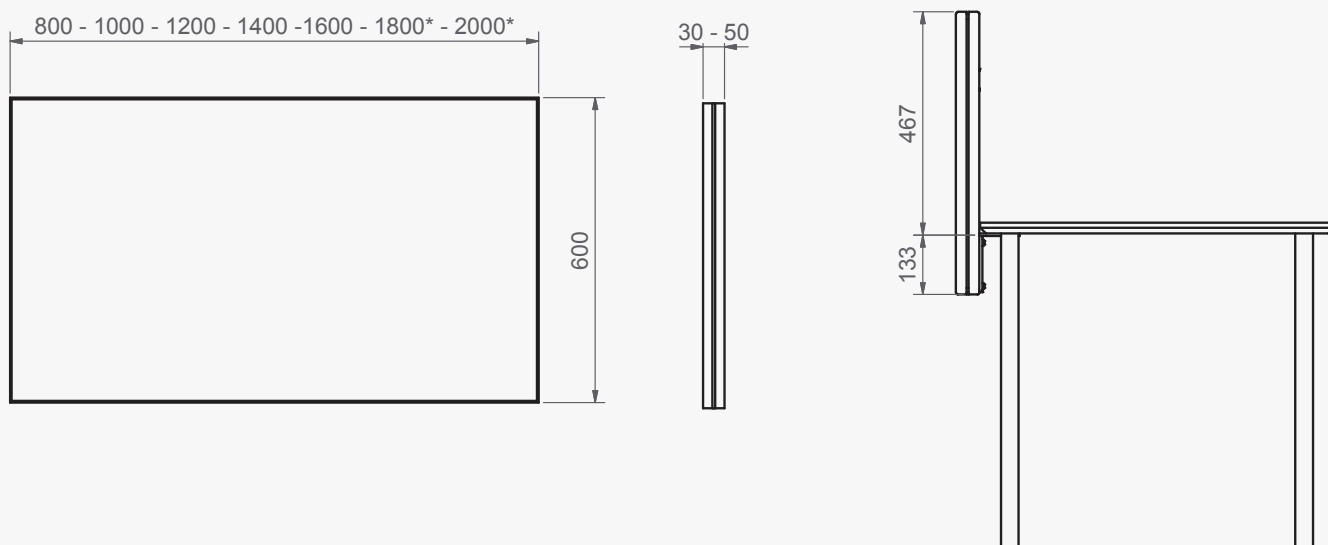

The floor screens can be used as single screens or connected together.

i Teknisk information/Technical information

Soneo golvsskärm/Soneo floor screen

Soneo bordsskärm/Soneo table screen

* Only in 50mm thickness