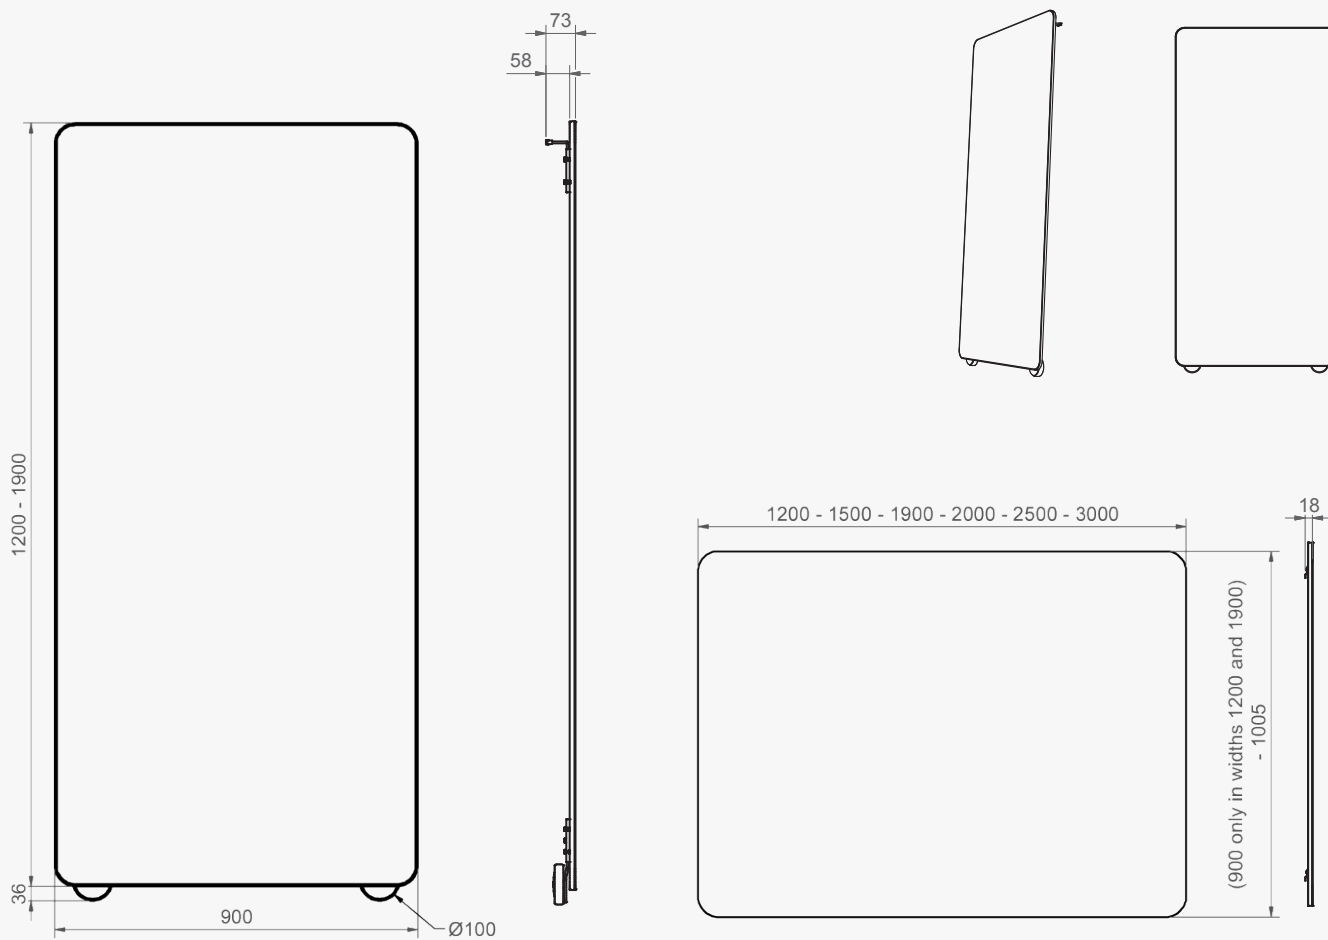

i Teknisk information/Technical information

Moow whiteboard