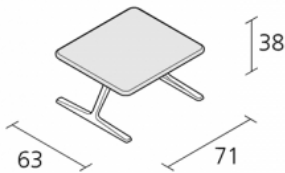

The T-shaped frame, in die-cast aluminium, is the key aspect of this design. It has inspired the name of this collection. A solid shell covered with flexible density polyurethane foam gives a soft, compact seat. Every detail is considered so that fabric and leather covers are completely removable.

The TT system includes single, 2-seater and 3-seater sofas without back, or with high or low back, all characterized by an essential shape and harmonic proportion. While instantly suited to contract furnishings, these products (small sofas, armchairs, and padded benches and stools) are also perfect for contemporary domestic interiors where functions are often combined and transformed.

Dimension

Year warranty: 10 years
Production time: weeks
Fire-retardancy
Removable covers
Boxes number: 1
Max.number pieces per a box: 1
Volume in m³: 0,256
Gross weight in Kg: 29

Gallery

References

Camper