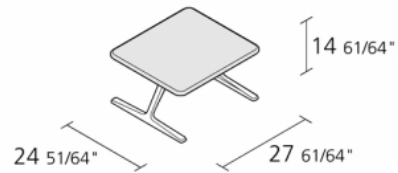

The T-shaped frame, in die-cast aluminium, is the key aspect of this design. It has inspired the name of this collection. A solid shell covered with flexible density polyurethane foam gives a soft, compact seat. Every detail is considered so that fabric and leather covers are completely removable.

The TT system includes single, 2-seater and 3-seater sofas without back, or with high or low back, all characterized by an essential shape and harmonic proportion. While instantly suited to contract furnishings, these products (small sofas, armchairs, and padded benches and stools) are also perfect for contemporary domestic interiors where functions are often combined and transformed.

Dimension

Year warranty: 10 years
Production time: weeks
Fire-retardancy
Removable covers
Boxes number: 1
Max.number pieces per a box: 1
Volume in m³: 0,256
Gross weight in Kg: 29

Gallery

References

Camper