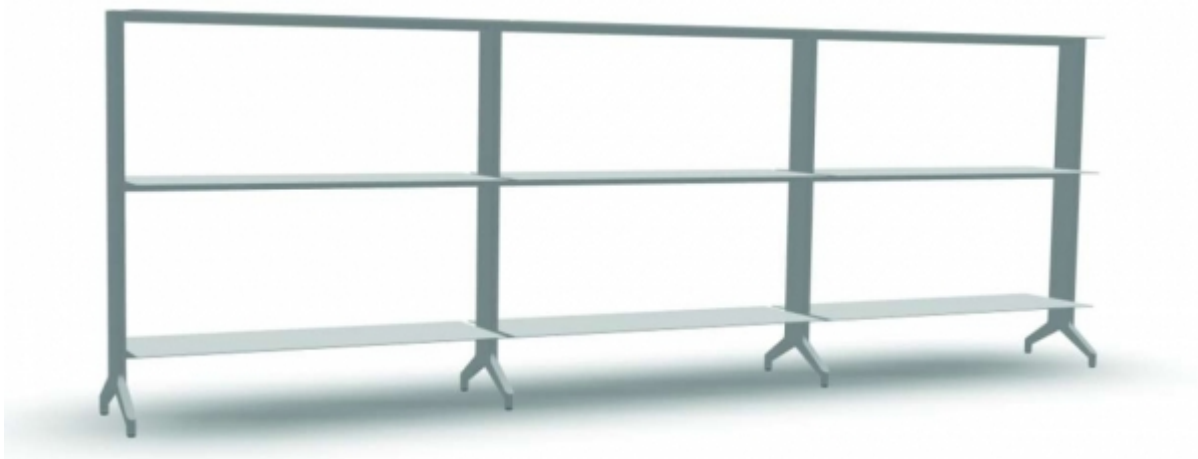

Alias

aline - S01

Sideboard with structure in extruded aluminium e shelves in stove enameled aluminium with the depth of 300mm. Height adjustable feet in matt anodized aluminum.

design
Dante Bonuccelli

Linear. Light. Of a rigorous elegance. Bookshelves as the tasteful backdrop of a home or office. Designed by Dante Bonuccelli.

The architect-designer of Argentinean origin imagines a clean, extra-thin structure. Made from extruded aluminium, in the neutral hues of white, charcoal grey and anodised aluminium, it lets the books do the job of decorating the environment.

It can be assembled with maximum ease.

The structure can be equipped with containers, with tilt or sliding doors, and drawers, and is suitable for the installation of LEDs in the uprights, resulting in a subdued but highly suggestive scenographic effect.