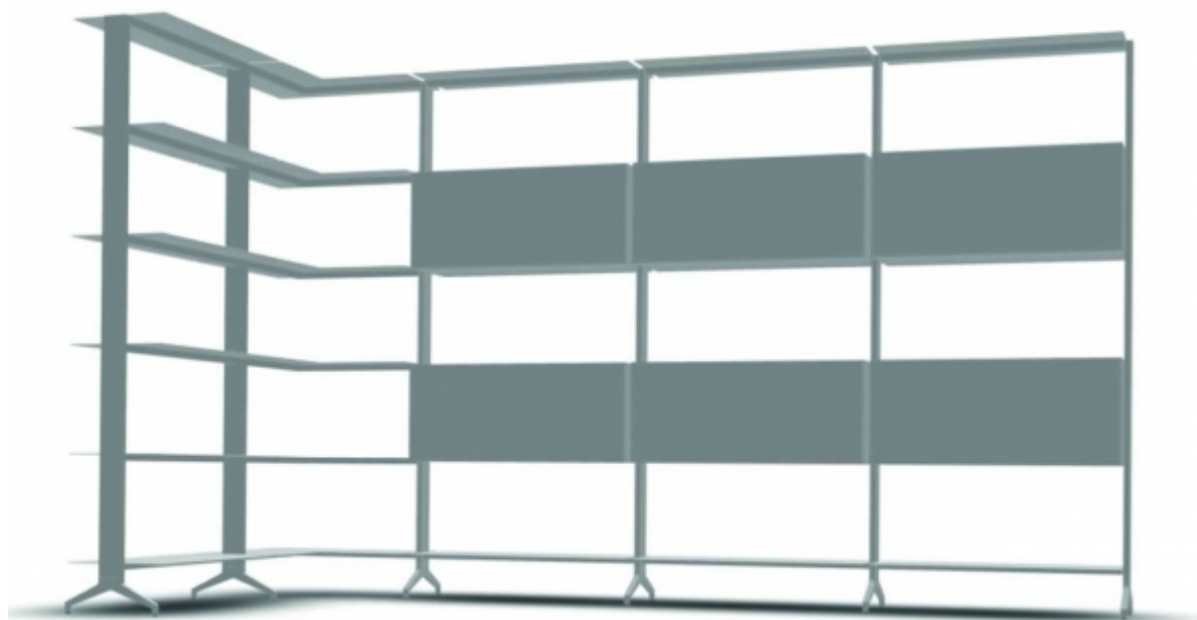

Alias

aline - J06

Corner bookshelf with structure in extruded aluminium e shelves in stove enameled aluminum and drawers and flap doors in lacquered MDF with the depth of 360mm. Height adjustable feet in matt anodized aluminium.

design
Dante Bonuccelli

Linear. Light. Of a rigorous elegance. Bookshelves as the tasteful backdrop of a home or office. Designed by Dante Bonuccelli.

The architect-designer of Argentinean origin imagines a clean, extra-thin structure. Made from extruded aluminium, in the neutral hues of white, charcoal grey and anodised aluminium, it lets the books do the job of decorating the environment.

It can be assembled with maximum ease.

The structure can be equipped with containers, with tilt or sliding doors, and drawers, and is suitable for the installation of LEDs in the uprights, resulting in a subdued but highly suggestive scenographic effect.