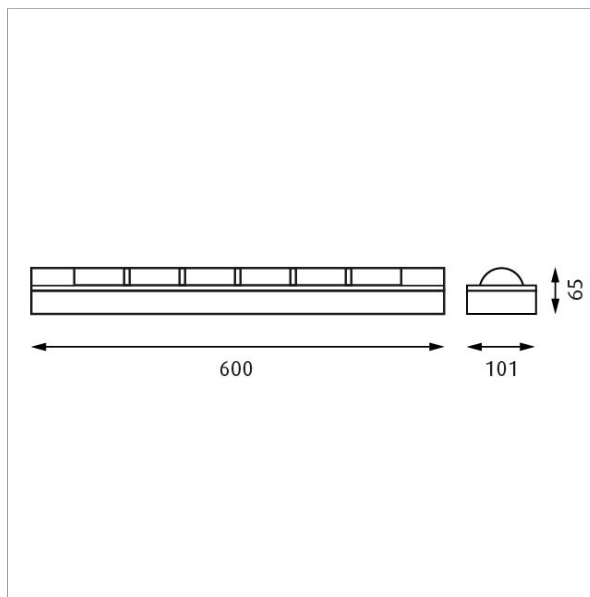

AL 600 LED

Design: Mads Odgård

Concept: The fixture has either a wide or very wide beam width. The two lightdistributions expand the flexibility in optimizing the lighting in narrow surroundings like tunnels and arcades. The design is low and sturdy.

Finish: Aluminium coloured with textured surface, powder coated.

Material: Housing: Die cast aluminium. Diffuser: Polycarbonate.

Mounting: Looping: Approved. Integral ballast. Installation cabel: 8-13mm. (not enclosed).

Weight: Max. 3 kg.

Class: Ingress protection IP65. Electric shock protection I w. ground. IK10.

Product code	Light source	Finish	Reflector
AL-600-C	6 POWER LED 3200K 6,5 6 POWER LED 3200K 10/15	ALU COL TEXT	VERY WIDE WIDE

Specification notes
I 6 POWER LED 3200K has Nom. Effekt 6,5W, WIDE. II 6 POWER LED 3200K has Nom. Effekt 10/15W, VERY WIDE.

Info notes
Can be fitted directly on a wall or ceiling. Connection in each end, through wiring possible 4x2,5mm². The innovation of the LED technology is constant. The specifications mentioned are based on present technology. Please find updated info on products on our website www.louispuulsen.com.