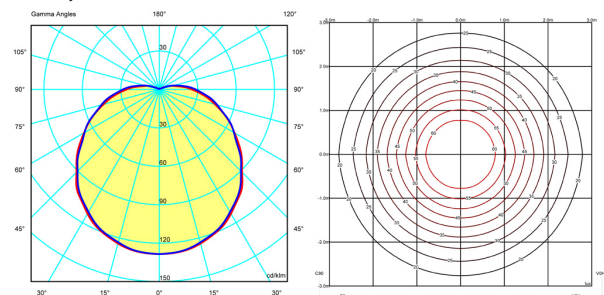

Installation and assembly

Follow instructions of the installation guide

Light distribution

General lighting - opaque shade

Lamp for general lighting with an opaque shade and distributing light upwards and/or downwards mainly.

Photometric data

Efficiency : 48.62%
Coordinate system : C-G
Total flux : 4800.00 lm
Maximum value : 128.51 cd/klm
Light position : C=0.00 G=0.00
Double symmetrical : 3

Isolux : Isolux Suelo
Light position :
X=0.00m Y=0.00m Z=3.00m
Light rotation :