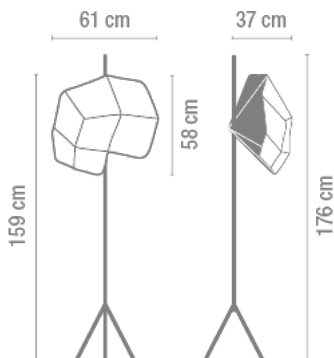

0150-03.
Matt white
lacquer

Sketch

Electrical characteristics

4 x COMPACT FLUORESCENT E27 230V 20W

Total 80 W

Physical characteristics

1 Box / 0.60 x 0.60 x 2.11 m. / Vol. 0.7500 m³ /
Gross weight 15.0 kg. / Net weight 6.9 kg.

Photometric data

Efficiency : 48.62%
Coordinate system : C-G
Total flux : 4800.00 lm
Maximum value : 128.51 cd/klm
Light position : C=0.00 G=0.00
Double symmetrical : 3

Isolux : Isolux Suelo
Light position :
X=0.00m Y=0.00m Z=3.00m
Light rotation :