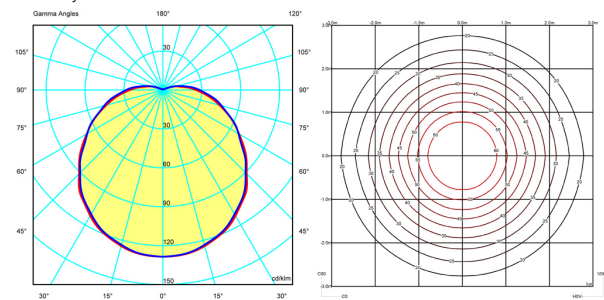

Photometric data

Efficiency : 48.62%

Coordinate system : C-G

Total flux : 4800.00 lm

Maximum value : 128.51 cd/klm

Light position : C=0.00 G=0.00

Double symmetrical : 3

Isolux : Isolux (Suelo)

Light position :

X=0.00m Y=0.00m Z=3.00m

Light rotation :

Certificates