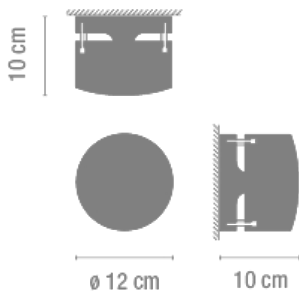

SCOTCH

Design by Oscar & Sergi Devesa.

VIBIA
LIGHT IS CREATION

Reference

0960.

Application

Ceiling Lamps

Installation type

Surface

Description

Wall light designed by Oscar & Sergi Devesa. The diffuser is made of patterned glass painted white on the inside, and it has a chrome base. Ideal for transit areas or to complete general lighting.

Diffuser

Pressed-glass diffuser

Finish

0960-01.
Chrome

Sketch

Electrical characteristics

1 x G9 230V 33W Eco

Total 33 W