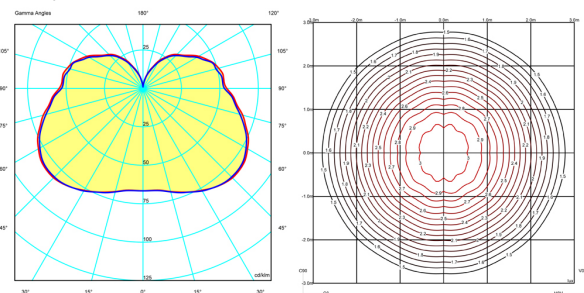

## Light distribution

## Photometric data

Efficiency : 69.11%

Coordinate system : C-G

Total flux : 420.00 lm

Maximum value : 82.60 cd/klm

Light position : C=75.00 G=45.00

Double symmetrical : 3

Isolux : Isolux (Suelo)

Light position :

X=0.00m Y=0.00m Z=3.00m

Light rotation :