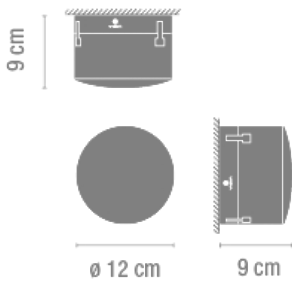

Diffuser

Pressed-glass diffuser

Finish

0961-01.
Chrome

Sketch

Electrical characteristics

1 x COMPACT FLUORESCENT GX53 230V 9W

Total 9 W

Physical characteristics

1 Box / 0.26 x 0.26 x 0.26 m. / Vol. 0.0175 m³ /
Gross weight 2.5 kg. / Net weight 1.7 kg.

Installation and assembly

Follow instructions of the installation guide

Light distribution

General lighting

Lamp for general lighting that equally distributes the light in all directions.

Photometric data

Efficiency : 69.11%
Coordinate system : C-G
Total flux : 330.00 lm
Maximum value : 82.60 cd/klm
Light position : C=75.00 G=45.00
Double symmetrical : 3

Isolux : Isolux (Suelo)
Light position :
X=0.00m Y=0.00m Z=3.00m
Light rotation :

Certificates