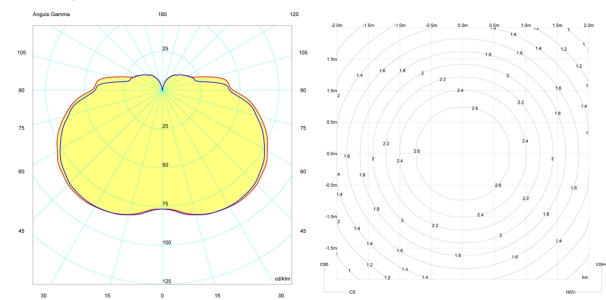

General lighting

Lamp for general lighting that equally distributes the light in all directions.

Photometric data

Efficiency : 69.11%
Coordinate system : C-G
Total flux : 330.00 lm
Maximum value : 82.60 cd/klm
Light position : C=75.00 G=45.00
Double symmetrical : 3

Isolux : Isolux (Suelo)
Light position :
X=0.00m Y=0.00m Z=3.00m
Light rotation :

Certificates