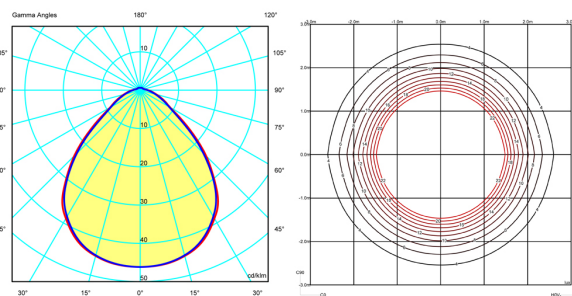

Photometric data