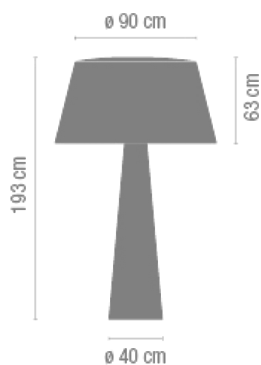

WIND

Design by Jordi Vilardell.

VIBIA
LIGHT IS CREATION

Reference

4060.

Application

Outdoor lamps

Description

WIND EXTENSION is a floor lamp with fibreglass shade and an avant-garde look. It is suitable for both interior and exterior. Designed by Jordi Vilardell, it is available in three colours: white lacquer, green or matt orange.

Diffuser

Acrylic diffuser

Finish

4060-03.
Matt white
lacquer

4060-07.
Matt green
lacquer

4060-08.
Matt orange
lacquer

Sketch

Electrical characteristics

1 x 2GX13 230V 60W (T5C)

And

1 x LED 3W 700mA

Total 63 W