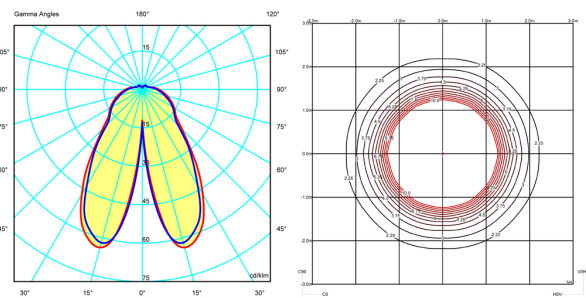

Photometric data