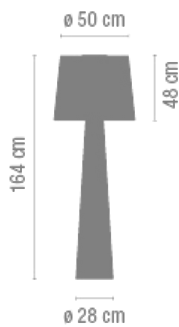

Orange
fiberglass

Sketch

Electrical characteristics

1 x 2GX13 230V 22W (T5C)

And

1 x LED 3W 700mA

Total 25 W

Physical characteristics

3 Box / 0.60 x 0.60 x 2.11 m. / Vol. 1.1500 m³ /
Gross weight 50.0 kg. / Net weight 30.5 kg.

Installation and assembly

Follow instructions of the installation guide

Light distribution

General lighting

Lamp for general lighting that equally distributes the light in all directions.