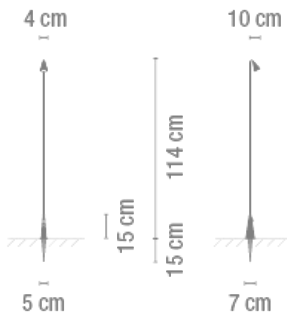

Electrical characteristics

1 x LED 3W 700mA

Total 3 W

Physical characteristics

1 Box / 0.13 x 0.19 x 1.26 m. / Vol. 0.0311 m³ /
Gross weight 1.8 kg. / Net weight 1.3 kg.

Installation and assembly

Follow instructions of the installation guide

Light distribution

Ground lighting

Reduced-height outdoor lamp to shade light on the ground.

Photometric data

Efficiency : 100.00%
Coordinate system : C-G
Total flux : 74.71 lm
Maximum value : 1993.72 cd/klm
Light position : C=285.00 G=25.00
Double symmetrical : 4
Isolux : Isolux (suelo)
Light position :
X=0.00m Y=0.00m Z=3.00m
Light rotation :