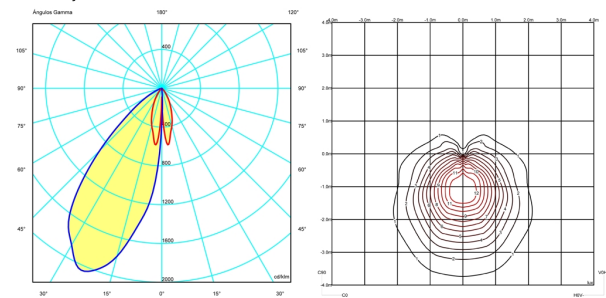

Light distribution

Ground lighting

Reduced-height outdoor lamp to shade light on the ground.

Photometric data

Efficiency : 100.00%

Coordinate system : C-G

Total flux : 75.74 lm

Maximum value : 2043.09 cd/klm

Light position : C=270.00 G=25.00

Double symmetrical : 4

Isolux : Isolux (suelo)

Light position :

X=0.00m Y=0.00m Z=3.00m

Light rotation :

Certificates