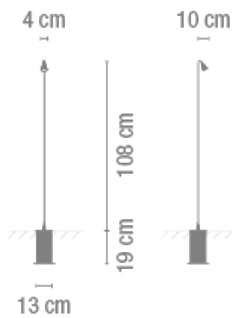

Electrical characteristics

1 x LED 3W 700mA

Total 3 W

Physical characteristics

1 Box / 0.17 x 0.18 x 1.22 m. / Vol. 0.0373 m³ /
Gross weight 2.6 kg. / Net weight 2.0 kg.

Installation and assembly

Follow instructions of the installation guide

Light distribution

Ground lighting

Reduced-height outdoor lamp to shade light on the ground.

Photometric data

Efficiency : 100.00%

Coordinate system : C-G

Total flux : 75.74 lm

Maximum value : 2043.09 cd/klm

Light position : C=270.00 G=25.00

Double symmetrical : 4

Isolux : Isolux (suelo)

Light position :

X=0.00m Y=0.00m Z=3.00m

Light rotation :

Certificates