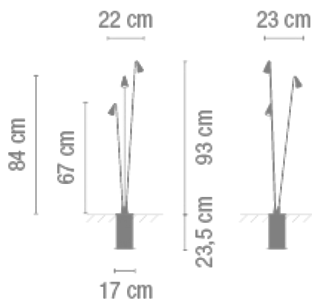

Electrical characteristics

3 x LED 3W 700mA

Total 9 W

Physical characteristics

1 Box / 0.17 x 0.18 x 1.22 m. / Vol. 0.0373 m³ /
Gross weight 5.5 kg. / Net weight 3.8 kg.

Installation and assembly

Follow instructions of the installation guide

Light distribution

Ground lighting

Reduced-height outdoor lamp to shade light on the ground.

Photometric data

Efficiency : 100.00%
Coordinate system : C-G
Total flux : 231.73 lm
Maximum value : 1710.04 cd/klm
Light position : C=30.00 G=15.00
Double symmetrical : 2

Isolux : Isolux (suelo)
Light position :
X=0.00m Y=0.00m Z=3.00m
Light rotation :

Certificates