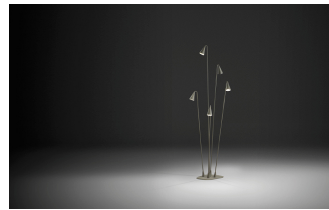

BRISA

Design by Lievore Altherr Molina.

VIBIA
LIGHT IS CREATION

Reference

4640.

Application

Outdoor lamps

Description

BRISA is a fitted outdoor lamp with five revolving, adjustable arms. It is ideal for illuminating garden spaces and paths. Designed by Liévore, Altherr, Molina, it is available in two colours: khaki lacquer or matt oxide.

Diffuser

Polycarbonate diffuser

Finish

4640-07.

Khaki lacquer

4640-54.

Matt oxide
lacquer

Sketch

Electrical characteristics

5 x LED 3W 700mA

Total 15 W

Physical characteristics

1 Box / 0.36 x 0.40 x 1.10 m. / Vol. 0.1584 m³ /
Gross weight 6.0 kg. / Net weight 4.0 kg.

Installation and assembly

Follow instructions of the installation guide

Light distribution

Ground lighting

Reduced-height outdoor lamp to shade light on the ground.

Photometric data

Efficiency : 100.00%

Coordinate system : C-G

Total flux : 344.72 lm

Maximum value : 988.49 cd/klm

Light position : C=270.00 G=20.00

Double symmetrical : 2

Isolux : Isolux (suelo)

Light position :

X=0.00m Y=0.00m Z=3.00m

Light rotation :

Certificates