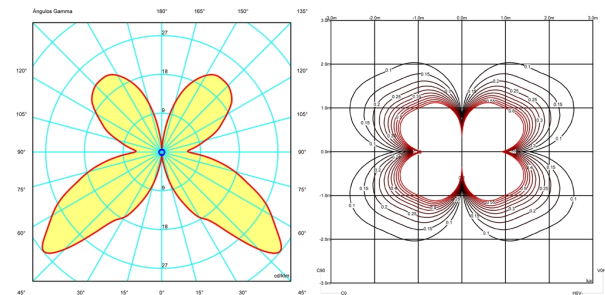

Photometric data

Efficiency : 31.60%

Coordinate system : C-G

Total flux : 440.00 lm

Maximum value : 56.20 cd/klm

Light position : C=30.00 G=65.00

Double symmetrical : 3

Isolux : Isolux (suelo)

Light position :

X=0.00m Y=0.00m Z=3.00m

Light rotation :