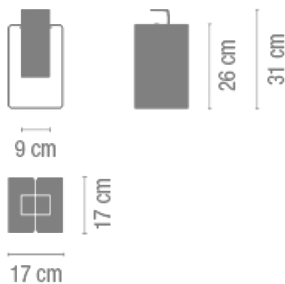

4650-54.

Matt oxide
lacquer

Sketch

Electrical characteristics

1 x COMPACT FLUORESCENT G9 230V 9W (MEGAMAN)

Total 9 W

Physical characteristics

1 Box / 0.23 x 0.21 x 0.49 m. / Vol. 0.0230 m³ /
Gross weight 2.6 kg. / Net weight 2.1 kg.

Coordinate system : C-G

Total flux : 440.00 lm

Maximum value : 56.20 cd/klm

Light position : C=30.00 G=65.00

Double symmetrical : 3

Isolux : Isolux (suelo)

Light position :

X=0.00m Y=0.00m Z=3.00m