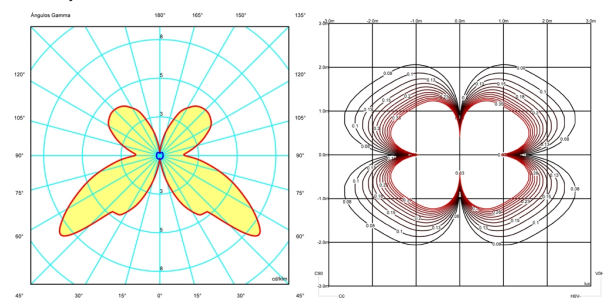

Photometric data

Efficiency : 8.06%

Coordinate system : C-G

Total flux : 1200.00 lm

Maximum value : 13.63 cd/klm

Light position : C=15.00 G=65.00

Double symmetrical : 3

Isolux : Isolux (suelo)

Light position :

X=0.00m Y=0.00m Z=3.00m

Light rotation :