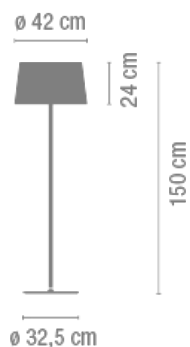

WARM

Design by Ramos & Bassols.

VIBIA
LIGHT IS CREATION

Reference

4905.

Application

Floor Lamps

Description

WARM is a floor lamp with an off-white screen mesh shade that is appealing, elegant and adaptable to any atmosphere. Designed by Ramos & Bassols, the body is finished in off-white matte lacquer. On/off switch on cord. Frosted acrylic top diffuser.

Diffuser

Acrylic diffuser

Finish

4905-58.

Matte cream
lacquer

Sketch

Electrical characteristics

3 x COMPACT FLUORESCENT E27 230V 16W (PHILIPS
SOFTONE-DOBLE ENVELOPE)

Total 48 W