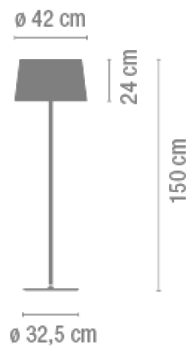

## Sketch

## Physical characteristics

2 Box / 0.38 x 1.71 x 0.36 m. / Vol. 0.3426 m<sup>3</sup> /  
Gross weight 10.7 kg. / Net weight 6.8 kg.