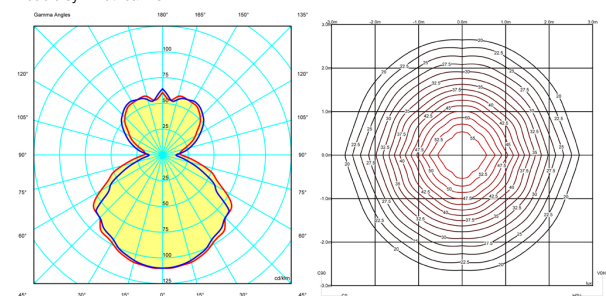

1 Box / 0.68 x 0.68 x 0.39 m. / Vol. 0.1800 m³ /
Gross weight 7.7 kg. / Net weight 3.9 kg.

Installation and assembly

Follow instructions of the installation guide

Light distribution

General lighting

Lamp for general lighting that equally distributes the light in all directions.

Photometric data

Efficiency : 61.62%
Coordinate system : C-G
Total flux : 4800.00 lm
Maximum value : 110.08 cd/klm
Light position : C=00 G=5.00
Double symmetrical : 3

Isolux : Isolux (suelo)
Light position :
X=0.00m Y=0.00m Z=3.00m
Light rotation :