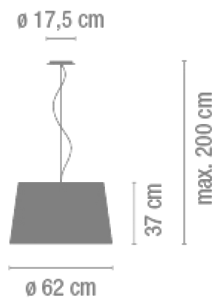

Acrylic diffuser

Finish

4925-58.
Matt cream
lacquer

Sketch

Electrical characteristics

4 x COMPACT FLUORESCENT E27 230V 20W (PHILIPS
SOFTONE-DOBLE ENVELOPE)

Total 80 W

Physical characteristics

1 Box / 0.68 x 0.68 x 0.39 m. / Vol. 0.1800 m³ /
Gross weight 7.7 kg. / Net weight 3.9 kg.

Installation and assembly

Follow instructions of the installation guide

Light distribution

General lighting

Lamp for general lighting that equally distributes the light in all directions.

Photometric data

Efficiency : 61.62%
Coordinate system : C-G
Total flux : 4800.00 lm
Maximum value : 110.08 cd/klm
Light position : C=00 G=5.00
Double symmetrical : 3

Isolux : Isolux (suelo)
Light position :
X=0.00m Y=0.00m Z=3.00m
Light rotation :