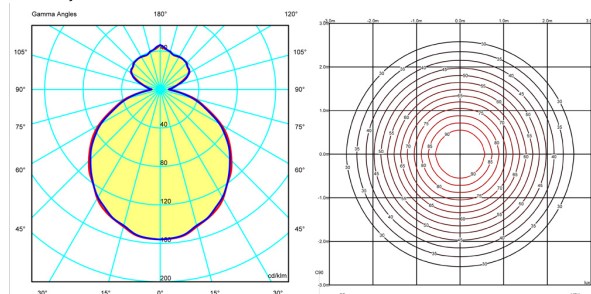

Photometric data

Efficiency : 64.15%

Coordinate system : C-G

Total flux : 5600.00 lm

Maximum value : 155.91 cd/klm

Light position : C=0.00 G=0.00

Double symmetrical : 3

Isolux : Isolux (suelo)

Light position :

X=0.00m Y=0.00m Z=3.00m

Light rotation :

Certificates