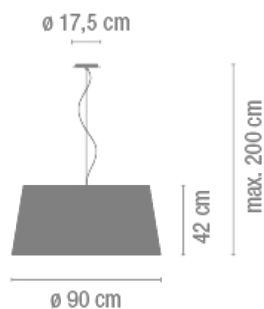

Acrylic diffuser

Finish

4930-58.
Matt cream
lacquer

Sketch

Electrical characteristics

4 x COMPACT FLUORESCENT E27 230V 23W

Total 92 W

Physical characteristics

1 Box / 0.96 x 0.96 x 0.44 m. / Vol. 0.4055 m³ /
Gross weight 12.8 kg. / Net weight 7.7 kg.

Installation and assembly

Follow instructions of the installation guide

Light distribution

General lighting

Lamp for general lighting that equally distributes the light in all directions.

Photometric data

Efficiency : 64.15%

Coordinate system : C-G

Total flux : 5600.00 lm

Maximum value : 155.91 cd/klm

Light position : C=0.00 G=0.00

Double symmetrical : 3

Isolux : Isolux (suelo)

Light position :

X=0.00m Y=0.00m Z=3.00m

Light rotation :

Certificates