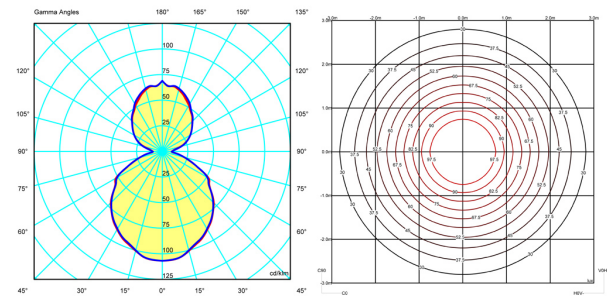

General lighting

Lamp for general lighting that equally distributes the light in all directions.

Photometric data

Efficiency : 51.84%

Coordinate system : C-G

Total flux : 9500.00 lm

Maximum value : 106.82 cd/klm

Light position : C=0.00 G=0.00

Double symmetrical : 3

Isolux : Isolux (Suelo)

Light position :

X=0.00m Y=0.00m Z=3.00m

Light rotation :

Certificates