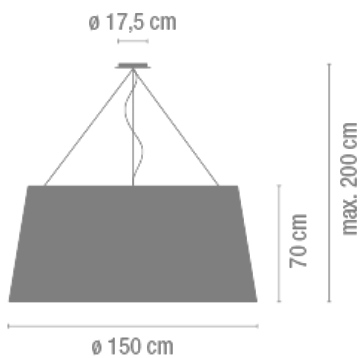

WARM

Design by Ramos & Bassols.

VIBIA
LIGHT IS CREATION

Reference

4935.

Application

Hanging lamps

Description

WARM is an oversized tapered drum pendant with an off-white screen mesh shade that is appealing, elegant and adaptable to any atmosphere. Designed by Ramos & Bassols, with frosted top and bottom diffusers.

Diffuser

Acrylic diffuser

Finish

4935-58.
Matt cream
lacquer

Sketch

Electrical characteristics

5 x COMPACT FLUORESCENT E27 230V 30W

Total 150 W