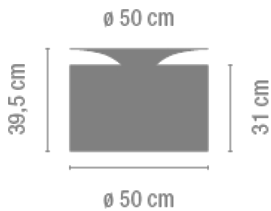

Diffuser

Acrylic diffuser

Finish

Sketch

Electrical characteristics

3 x E27 230V 70W Eco

Total 210 W

Or

3 x COMPACT FLUORESCENT E27 230V 15W

Total 45 W

Physical characteristics

2 Box / 0.27 x 0.60 x 0.60 m. / Vol. 0.2095 m³ /
Gross weight 5.6 kg. / Net weight 4.5 kg.

Installation and assembly

Follow instructions of the installation guide

Light position : G=15.00 G=5.00

Double symmetrical : 3

Isolux : Isolux (Suelo)

Light position :

X=0.00m Y=0.00m Z=3.00m

Light rotation :

Certificates