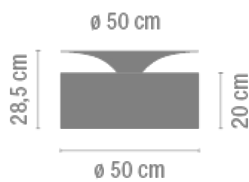

Diffuser

Acrylic diffuser

Finish

Sketch

Electrical characteristics

3 x E27 230V 70W Eco

Total 210 W

Or

3 x COMPACT FLUORESCENT E27 230V 15W

Total 45 W

Physical characteristics

2 Box / 0.27 x 0.60 x 0.60 m. / Vol. 0.1786 m³ /
Gross weight 5.0 kg. / Net weight 3.6 kg.

Installation and assembly

Follow instructions of the installation guide

Light distribution

General lighting

Lamp for general lighting that equally distributes the light in all directions.

Photometric data

Efficiency : 62.21%

Coordinate system : C-G

Total flux : 2700.00 lm

Maximum value : 109.63 cd/klm

Light position : C=0.00 G=5.00

Double symmetrical : 3

Isolux : Isolux (Suelo)

Light position :

X=0.00m Y=0.00m Z=3.00m

Light rotation :

Certificates