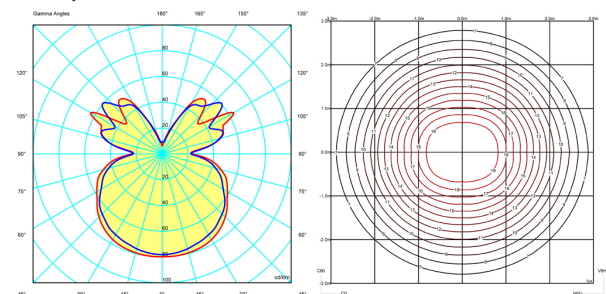

Photometric data

Efficiency : 61.27%

Coordinate system : C-G

Total flux : 2400.00 lm

Maximum value : 79.84 cd/klm

Light position : C=0.00 G=5.00

Double symmetrical : 3

Isolux : Isolux (suelo)

Light position :

X=0.00m Y=0.00m Z=3.00m

Light rotation :