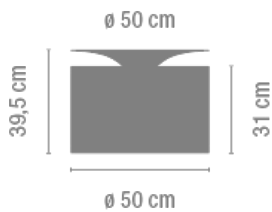

Surface

Description

Large panel light with methacrylate diffuser available in white lacquer and an aluminium shade.

Diffuser

Acrylic diffuser

Finish

5104-03.
White lacquer
and aluminium
shade

Sketch

Electrical characteristics

3 x E27 230V 70W Eco

Total 210 W

Or

3 x COMPACT FLUORESCENT E27 230V 15W

Total 45 W

Physical characteristics

1 Box / 0.40 x 0.60 x 0.60 m. / Vol. 0.1440 m³ /
Gross weight 4.7 kg. / Net weight 4.2 kg.

Coordinate system : C-G

Total flux : 2400.00 lm

Maximum value : 79.84 cd/klm

Light position : C=0.00 G=5.00

Double symmetrical : 3

Isolux : Isolux (suelo)

Light position :

X=0.00m Y=0.00m Z=3.00m