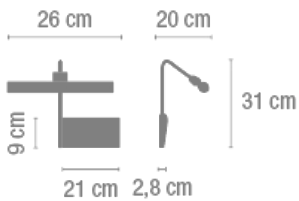

Reference

5300.

Application

Wall Lamps

Description

Diffuser

Metal diffuser

Finish

5300-30.
Matt nickel

Sketch

Physical characteristics

1 Box / 0.11 x 0.25 x 0.46 m. / Vol. 0.0126 m³ /
Gross weight 1.0 kg. / Net weight 0.7 kg.

Installation and assembly

Follow instructions of the installation guide

Light distribution

Highlight

Lamp used to highlight a specific element.

Photometric data

Certificates

Electrical characteristics

1 x FM 230V 6W (T2)

Total 6 W