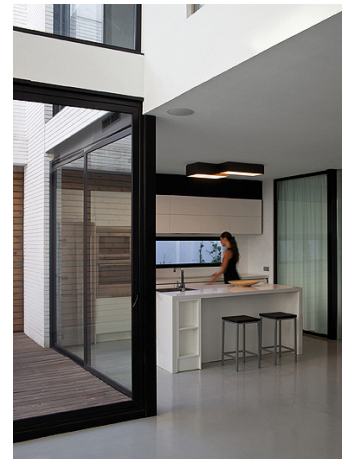

LINK

Design by Ramón Esteve.

VIBIA
LIGHT IS CREATION

Reference

5380.

Application

Ceiling Lamps

Installation type

Surface

Description

Geometry as decor... The Link is a series of preconfigured geometric patterns that can be arranged across the canvas of a ceiling. These configurations have shallow profiles making them ideal for residential and hospitality settings or anywhere with low ceilings. The combinations of different rectangular shapes create surface fixtures of different sizes, with up to five combined cubist forms.

Diffuser

Acrylic diffuser

Finish

5380-03.
Shiny white
lacquer

5380-18.
Shiny graphite
lacquer

Sketch

Electrical characteristics

4 x 2G11 230V 18W

And

4 x 2G11 230V 24W

Total 168 W

Physical characteristics

1 Box / 0.27 x 0.76 x 0.76 m. / Vol. 0.1500 m³ /
Gross weight 13.0 kg. / Net weight 10.4 kg.

Installation and assembly

Follow instructions of the installation guide

Light distribution

General lighting

Lamp for general lighting that equally distributes the light in all directions.

Photometric data

Efficiency : 20.84%

Coordinate system : C-G

Total flux : 12000.00 lm

Maximum value : 67.34 cd/klm

Light position : C=0.00 G=0.00

Double symmetrical : 3

Isolux : Isolux (suelo)

Light position :

X=0.00m Y=0.00m Z=3.00m

Light rotation :

Certificates