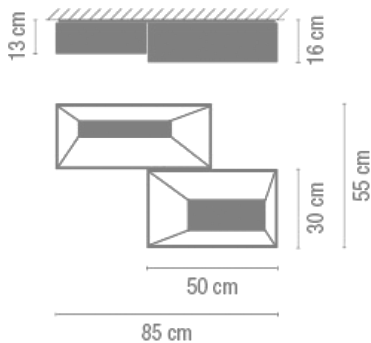

LINK

Design by Ramón Esteve.

VIBIA
LIGHT IS CREATION

Reference

5380.

Application

Ceiling Lamps

Installation type

Surface

Description

Geometry as decor... The Link is a series of preconfigured geometric patterns that can be arranged across the canvas of a ceiling. These configurations have shallow profiles making them ideal for residential and hospitality settings or anywhere with low ceilings. The combinations of different rectangular shapes create surface fixtures of different sizes, with up to five combined cubist forms.

Diffuser

Acrylic diffuser

Finish

5380-03.
Shiny white
lacquer

5380-18.
Shiny graphite
lacquer

Sketch

Electrical characteristics

4 x 2G11 230V 18W

And

4 x 2G11 230V 24W

Total 168 W