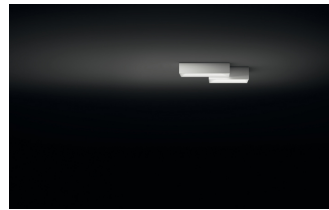

LINK

Design by Ramón Esteve.

VIBIA
LIGHT IS CREATION

Reference

5380.

Application

Ceiling Lamps

Installation type

Surface

Description

Geometry as decor... The Link is a series of preconfigured geometric patterns that can be arranged across the canvas of a ceiling. These configurations have shallow profiles making them ideal for residential and hospitality settings or anywhere with low ceilings. The combinations of different rectangular shapes create surface fixtures of different sizes, with up to five combined cubist forms.

Diffuser

Acrylic diffuser

Finish

5380-03.
Shiny white
lacquer

5380-18.
Shiny graphite
lacquer

Sketch

Electrical characteristics

4 x 2G11 230V 18W

And

4 x 2G11 230V 24W

Total 168 W

Physical characteristics

1 Box / 0.27 x 0.76 x 0.76 m. / Vol. 0.1500 m³ /
Gross weight 13.0 kg. / Net weight 10.4 kg.

Installation and assembly

Follow instructions of the installation guide

Light distribution

General lighting

Lamp for general lighting that equally distributes the light in all directions.

Photometric data

Efficiency : 20.84%

Coordinate system : C-G

Total flux : 12000.00 lm

Maximum value : 67.34 cd/klm

Light position : C=0.00 G=0.00

Double symmetrical : 3

Isolux : Isolux (suelo)

Light position :

X=0.00m Y=0.00m Z=3.00m

Light rotation :

Certificates