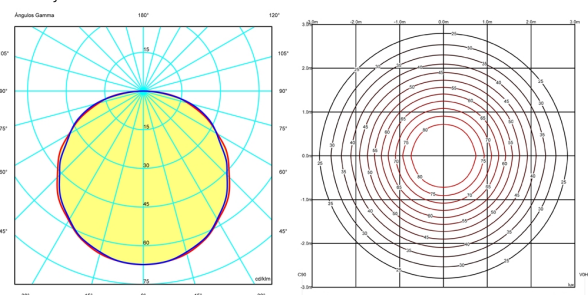

Light distribution

General lighting

Lamp for general lighting that equally distributes the light in all directions.

Photometric data

Efficiency : 20.84%

Coordinate system : C-G

Total flux : 12000.00 lm

Maximum value : 67.34 cd/klm

Light position : C=0.00 G=0.00

Double symmetrical : 3

Isolux : Isolux (suelo)

Light position :

X=0.00m Y=0.00m Z=3.00m

Light rotation :

Certificates