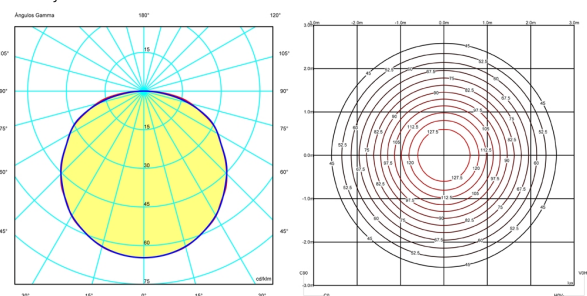

## Light distribution

## Photometric data

Efficiency : 20.32%

Coordinate system : C-G

Total flux : 19200.00 lm

Maximum value : 64.68 cd/klm

Light position : C=0.00 G=0.00

Double symmetrical : 3

Isolux : Isolux (suelo)

Light position :

X=0.00m Y=0.00m Z=3.00m

Light rotation :