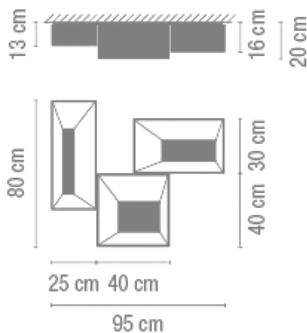

LINK

Design by Ramón Esteve.

VIBIA
LIGHT IS CREATION

Reference

5388.

Application

Ceiling Lamps

Installation type

Surface

Description

Geometry as decor... The Link is a series of preconfigured geometric patterns that can be arranged across the canvas of a ceiling. These configurations have shallow profiles making them ideal for residential and hospitality settings or anywhere with low ceilings. The combinations of different rectangular shapes create surface fixtures of different sizes, with up to five combined cubist forms.

Diffuser

Acrylic diffuser

Finish

5388-03.
Shiny white
lacquer

5388-18.
Shiny graphite
lacquer

Sketch

Electrical characteristics

4 x 2G11 230V 18W

And

8 x 2G11 230V 24W

Total 264 W