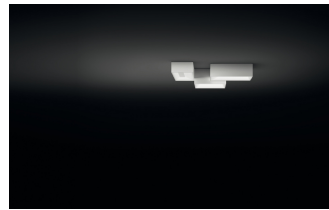

LINK

Design by Ramón Esteve.

VIBIA
LIGHT IS CREATION

Reference

5388.

Application

Ceiling Lamps

Installation type

Surface

Description

Geometry as decor... The Link is a series of preconfigured geometric patterns that can be arranged across the canvas of a ceiling. These configurations have shallow profiles making them ideal for residential and hospitality settings or anywhere with low ceilings. The combinations of different rectangular shapes create surface fixtures of different sizes, with up to five combined cubist forms.

Diffuser

Acrylic diffuser

Finish

5388-03.
Shiny white
lacquer

5388-18.
Shiny graphite
lacquer

Sketch

Electrical characteristics

4 x 2G11 230V 18W

And

8 x 2G11 230V 24W

Total 264 W

Physical characteristics

1 Box / 0.50 x 0.77 x 0.77 m. / Vol. 0.2960 m³ /
Gross weight 20.0 kg. / Net weight 16.4 kg.

Installation and assembly

Follow instructions of the installation guide

Light distribution

General lighting

Lamp for general lighting that equally distributes the light in all directions.

Photometric data

Efficiency : 20.32%

Coordinate system : C-G

Total flux : 19200.00 lm

Maximum value : 64.68 cd/klm

Light position : C=0.00 G=0.00

Double symmetrical : 3

Isolux : Isolux (suelo)

Light position :

X=0.00m Y=0.00m Z=3.00m

Light rotation :

Certificates