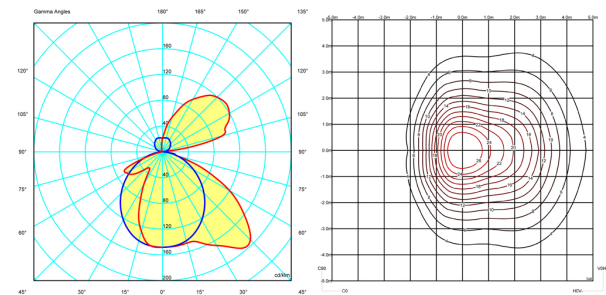

Light distribution

General lighting

Lamp for general lighting that equally distributes the light in all directions.

Photometric data

Efficiency : 62.41%

Coordinate system : C-G

Total flux : 1750.00 lm

Maximum value : 194.97 cd/klm

Light position : C=0.00 G=40.00

Double symmetrical : 8

Isolux : Isolux (Suelo)

Light position :

X=0.00m Y=0.00m Z=3.00m

Light rotation :

Certificates