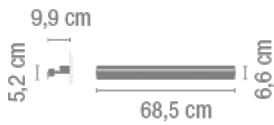

MILLENIUM

Design by Ramos & Bassols.

VIBIA
LIGHT IS CREATION

Reference

8093.

Application

Bathrooms Lamps

Description

MILLENIUM is a bathroom lamp with a pleasant fluorescent light. Designed by Ramos & Bassols, it is available in a chrome finish only.

Diffuser

Polycarbonate diffuser

Finish

8093-01.
Chrome

Sketch

Electrical characteristics

1 x G5 230V 24W (T5)

Total 24 W