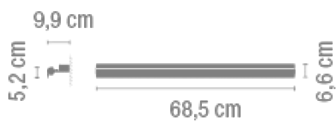

MILLENIUM

Design by Ramos & Bassols.

VIBIA
LIGHT IS CREATION

Reference

8094.

Application

Bathrooms Lamps

Description

MILLENIUM is a bathroom lamp with a pleasant fluorescent light. Designed by Ramos & Bassols, it is available in a chrome finish only.

Diffuser

Polycarbonate diffuser

Finish

8094-01.
Chrome

Sketch

Electrical characteristics

1 x G5 230V 39W (T5)

Total 39 W