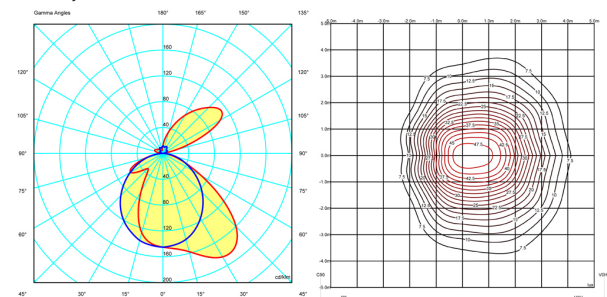

Light distribution

General lighting

Lamp for general lighting that equally distributes the light in all directions.

Photometric data

Efficiency : 54.20%

Coordinate system : C-G

Total flux : 3100.00 lm

Maximum value : 185.80 cd/klm

Light position : C=0.00 G=35.00

Double symmetrical : 2

Isolux : Isolux (Suelo)

Light position :

X=0.00m Y=0.00m Z=3.00m

Light rotation :

Certificates