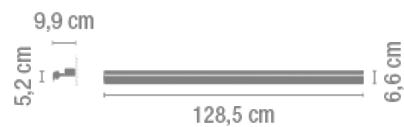

MILLENIUM

Design by Ramos & Bassols.

VIBIA
LIGHT IS CREATION

Reference

8095.

Application

Bathrooms Lamps

Description

MILLENIUM is a bathroom lamp with a pleasant fluorescent light. Designed by Ramos & Bassols, it is available in a chrome finish only.

Diffuser

Polycarbonate diffuser

Finish

8095-01.
Chrome

Sketch

Electrical characteristics

1 x G5 230V 54W (T5)

Total 54 W