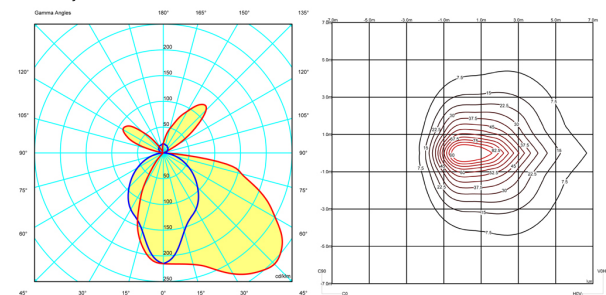

Light distribution

General lighting

Lamp for general lighting that equally distributes the light in all directions.

Photometric data

Efficiency : 63.82%

Coordinate system : C-G

Total flux : 4450.00 lm

Maximum value : 305.20 cd/klm

Light position : C=0.00 G=45.00

Double symmetrical : 8

Isolux : Isolux (Suelo)

Light position :

X=0.00m Y=0.00m Z=3.00m

Light rotation :

Certificates