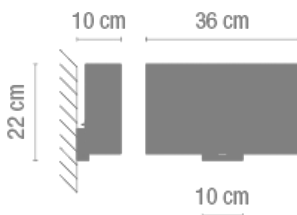

Surface

Description

Wall lamp with switch available in chrome finish and with a diffuser in laminated cotton finish.

Finish

8730-01.
Chrome

8730-30.
Matt nickel

Sketch

Electrical characteristics

1 x COMPACT FLUORESCENT GX24q-2 230V 18W

Total 18 W

Physical characteristics

1 Box / 0.43 x 0.29 x 0.15 m. / Vol. 0.0180 m³ /
Gross weight 1.3 kg. / Net weight 0.8 kg.

Installation and assembly

Follow instructions of the installation guide