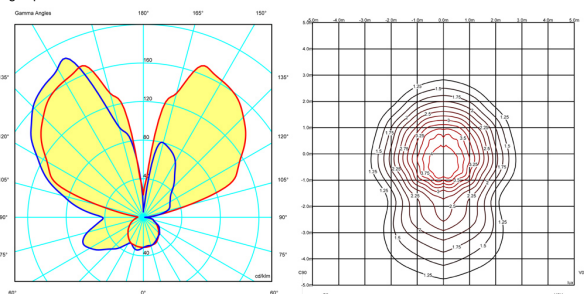

Light distribution

General lighting

Lamp for general lighting that equally distributes the light in all directions.

Photometric data

Efficiency :

Isolux :

Coordinate system :

Light position :

Total flux :

Maximum value :

Light rotation :

Light position :

Certificates