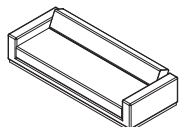

Designer / Lievore Altherr Molina

Projects

Appartements City Park Zug - Switzerland

Technicals

H 69 – Seat 38
P 102 L 135

H 69 – Seat 38
P 102 L 225

H 69 – Seat 38
P 102 L 255

H 38
P 60 L 100