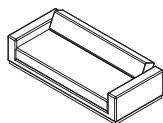

Designer / Lievore Altherr Molina

Projects

Appartements City Park Zug - Switzerland

Technicals

H 69 – Seat 38
P 102 L 135

H 69 – Seat 38
P 102 L 225

H 69 – Seat 38
P 102 L 255

H 38
P 60 L 100