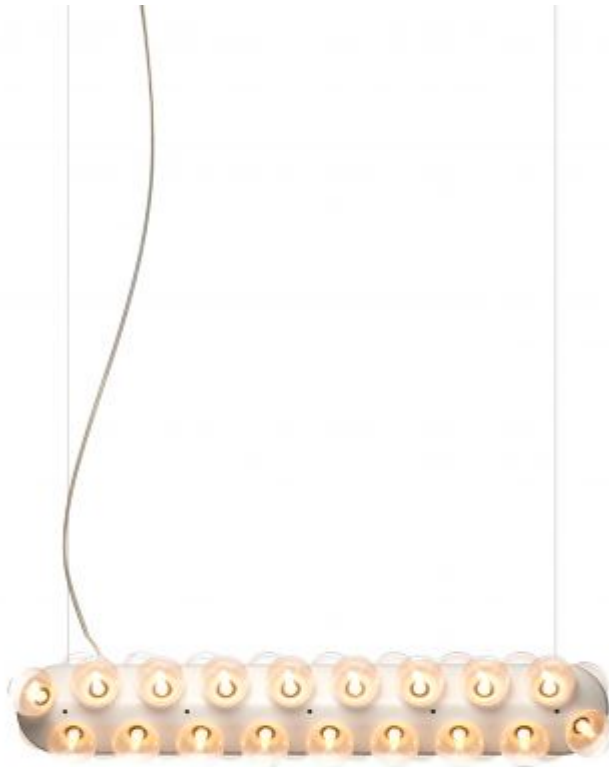

m o o o i[®]

Prop Light

Prop Light by Bertjan Pot represents the perfect lighting solution for literally any kind of interior. Whether you prop it up against a wall, hang it from a ceiling or place it on a floor, its bubbly form and pure spirit brighten up any kind of environment with a fresh, timeless elegance. Enjoy ethereal spheres of light in your home, at the office or in a public space.

Designer	Bertjan Pot
Year of design	2013
Material	HIPS housing; PMMA lightguide; Glass bulbs

detailing

Prop Light is equipped with a comfortably warm LED light source, spreading it's light by a specially developed optics. All versions are dimmable.

colours

White body
RAL9016

packaging

Prop Light Single

H 40 cm | 15,7"
W 40 cm | 15,7"
D 105 cm | 41,3"

Colli 1/1

Product weight:
5 KG | 11 lb
With packaging:
10 KG | 22 lb

Prop Light Double

H 40 cm | 15,7"
W 40 cm | 15,7"
D 105 cm | 41,3"

Colli 1/1

Product weight:
6 KG | 13,2 lb
With packaging:
10 KG | 22 lb

Prop Light Double Vertical

H 40 cm | 15,7"
W 40 cm | 15,7"
D 105 cm | 41,3"

Colli 1/1