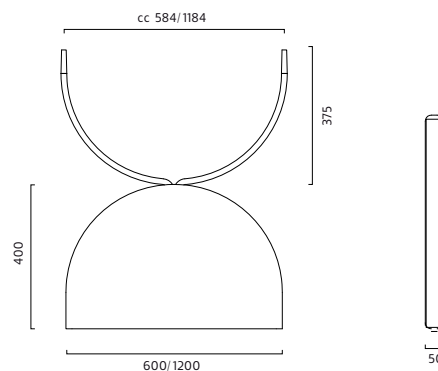

LED info: System power see below. Luminaire Luminous Flux see below. CCT 3000K. SDCM 3. CRI 80

Installation: In ceiling hook, 2 m cable.

Connection: Terminal block 5x4mm².

Design: Cate & Nelson 2015.

Special färg på tyg/Custom color