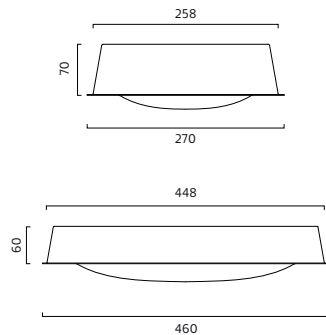

**Montage:** Delinfälld i tak.

**Anslutning:** Kopplingsplint 5x4mm<sup>2</sup>.

**Design:** Fredrik Mattson 2015.

W	D/MM	FÄRG/COLOR	ART.
LED 980LM/13W	270	Vit/White	8345-1-01
LED 980LM/13W	270	Vit/White	8345-1-01HFF
LED 980LM/13W	270	Svart/Black	8345-1-06
LED 980LM/13W	270	Svart/Black	8345-1-06HFF
LED 2060LM/26W	460	Vit/White	8345-3-01
LED 2060LM/26W	460	Vit/White	8345-3-01HFF
LED 2060LM/26W	460	Svart/Black	8345-3-06
LED 2060LM/26W	460	Svart/Black	8345-3-06HFF

**Installation:** Recessed mounting.

**Connection:** Terminal block 5x4mm<sup>2</sup>

**Design:** Fredrik Mattson 2015.

Special färg/Custom color

Special färg/Custom color