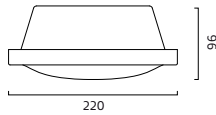

Utförande: Stomme och skärm i matt akryl. Lackerad aluminium ring, vit eller svart som standard. Andra färger på begäran.

LED info: Systemeffekt se nedan. Armaturlumen se nedan. Korrelerad färgtemperatur 3000K. Färgtolerans SDCM 3. Färgåtergivning RA 80.

Montage: Dikt tak.

Anslutning: Kopplingsplint 5x4mm².

Design: Fredrik Mattson 2015.

W	D/MM	FÄRG/COLOR	ART.
LED 1015LM/13W	220	Vit/White	8347-1-01
LED 1015LM/13W	220	Vit/White	8347-1-01HFF
LED 1015LM/13W	220	Svart/Black	8347-1-06
LED 1015LM/13W	220	Svart/Black	8347-1-06HFF
LED 1435LM/17W	400	Vit/White	8347-3-01
LED 1435LM/17W	400	Vit/White	8347-3-01HFF
LED 1435LM/17W	400	Svart/Black	8347-3-06
LED 1435LM/17W	400	Svart/Black	8347-3-06HFF

HFF = Dimmbart/Dimmable DALI, SwitchDim, DSI.

Finish: Shade and base in matt acrylic. Ring in painted aluminum, white or black as standard. Other colors on request.

LED info: System power see above. Luminaire Luminous Flux see above.

CCT 3000K. SDCM 3. CRI 80

Installation: In ceiling.

Connection: Terminal block 5x4mm²

Design: Fredrik Mattson 2015.