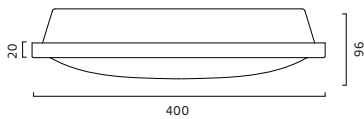

Utförande: Stomme och skärm i matt akryl. Lackerad aluminium ring, vit eller svart som standard. Andra färger på begäran.

LED info: Systemeffekt se nedan. Armaturlumen se nedan. Korrelerad färgtemperatur 3000K. Färgtolerans SDCM 3. Färgåtergivning RA 80.

Montage: Dikt tak.

Anslutning: Kopplingsplint 5x4mm².

Design: Fredrik Mattson 2015.

W	D/MM	FÄRG/COLOR	ART.
LED 1015LM/13W	220	Vit/White	8347-1-01
LED 1015LM/13W	220	Vit/White	8347-1-01HFF
LED 1015LM/13W	220	Svart/Black	8347-1-06
LED 1015LM/13W	220	Svart/Black	8347-1-06HFF
LED 1435LM/17W	400	Vit/White	8347-3-01
LED 1435LM/17W	400	Vit/White	8347-3-01HFF
LED 1435LM/17W	400	Svart/Black	8347-3-06
LED 1435LM/17W	400	Svart/Black	8347-3-06HFF

HFF = Dimmbart/Dimmable DALI, SwitchDim, DSI.

Finish: Shade and base in matt acrylic. Ring in painted aluminum, white or black as standard. Other colors on request.

LED info: System power see above. Luminaire Luminous Flux see above.

CCT 3000K. SDCM 3. CRI 80

Installation: In ceiling.

Connection: Terminal block 5x4mm²

Design: Fredrik Mattson 2015.