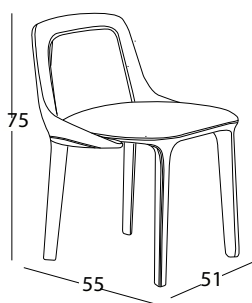

The rationalization of space and of the production process is evident in the strategic decision to maintain two moulds for the backrest and the rear legs -for the two chair and armchair versions- and a single mould for the seat and the front legs.

Codice/Item Code

CM87121 (in tinta matching colour)

CM87101 (cartella lepel seduta/schienale - seat/back)

Sedia montata non trapuntata
(1 sedia 1 collo)

Materiali: Struttura: espanso schiumato a freddo ignifugo con struttura interna in metallo - Rivestimento: tessuto o pelle non sfoderabili