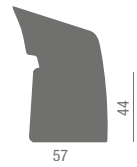

Normativa europea EN 16139 livello 1
TEST UV

A richiesta

Omologazione al fuoco Classe 11M (versione con cuscino)