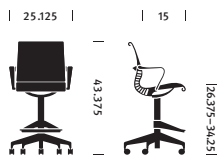

HermanMiller Setu® Stool

Designer Studio 7.5

The Setu stool encourages a variety of postures, keeping sitting and standing people eye-to-eye while supporting them with the same effortless blend of style and comfort you'd expect from Setu. Like the original Setu, it fits everyone who sits in it, making it a welcome addition everywhere it goes.

Technical Specifications: Seat Height: 26.375" – 34.25"

Seat Depth: 15"

Tested and warranted for use by people 300 pounds and under.

Design for the Environment GREENGUARD Gold Certified BIFMA level® 3 Certified

Warranty

The Setu Stool comes with a 12-year, 3-shift warranty on parts and labor, including pneumatic cylinders, tilts, and all moving mechanisms. For warranty limitations on materials, please visit hermanmiller.com/warranty-terms.

Stool